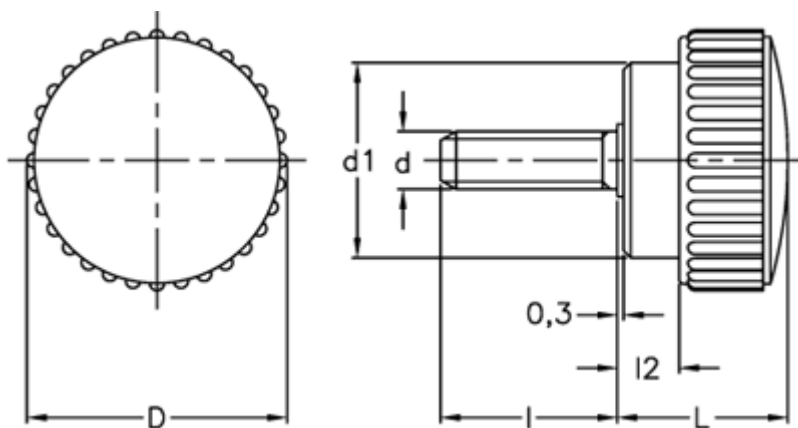

Data Sheet

Article number: 2302102421

Description: E+G Knurled grip knob
B.193/25 S-p-M6x16-INOX

Measures

D	= 26
d1	= 18
d 6g	= M6
l	= 16
L	= 19
l2	= 6